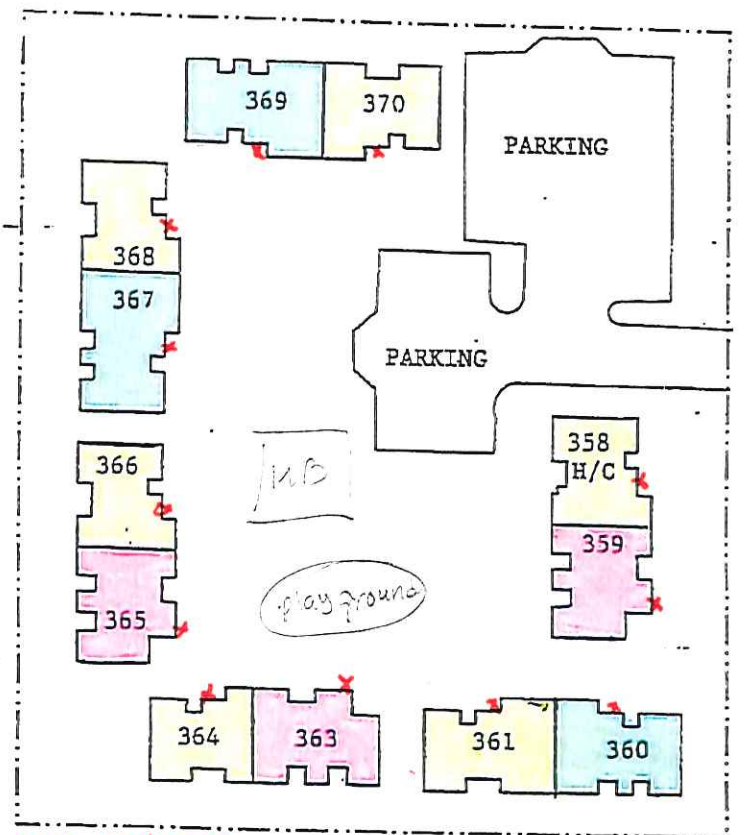

CAL. 28-31

MOUNTAIN VIEW APARTMENTS SITE II PLAN ORANGE COVE, CALIFORNIA 93646

UNIT	ADDRESS
358	1265 Adams Ave.
359	1255 Adams Ave.
360	1215 Adams Ave.
361	1225 Adams Ave.
362	1205 Adams Ave.
363	1235 Adams Ave.
364	1245 Adams Ave.
365	1253 Adams Ave.
366	1257 Adams Ave.
367	1275 Adams Ave.
368	1285 Adams Ave.
369	1289 Adams Ave.
370	1287 Adams Ave.

	1 / 1 Bth	Bdrm - 0
	2 / 1	Bdrm - 6
	3 / 1	Bdrm - 3
	4 / 2	Bdrm - 4
	5 /	Bdrm - 0

A/C Central Heat
Washer / dryer hook-ups
Assigned parking
Mail Cluster box - H/A

PG & E / Gas - Separate Bills

one valve @
each unit